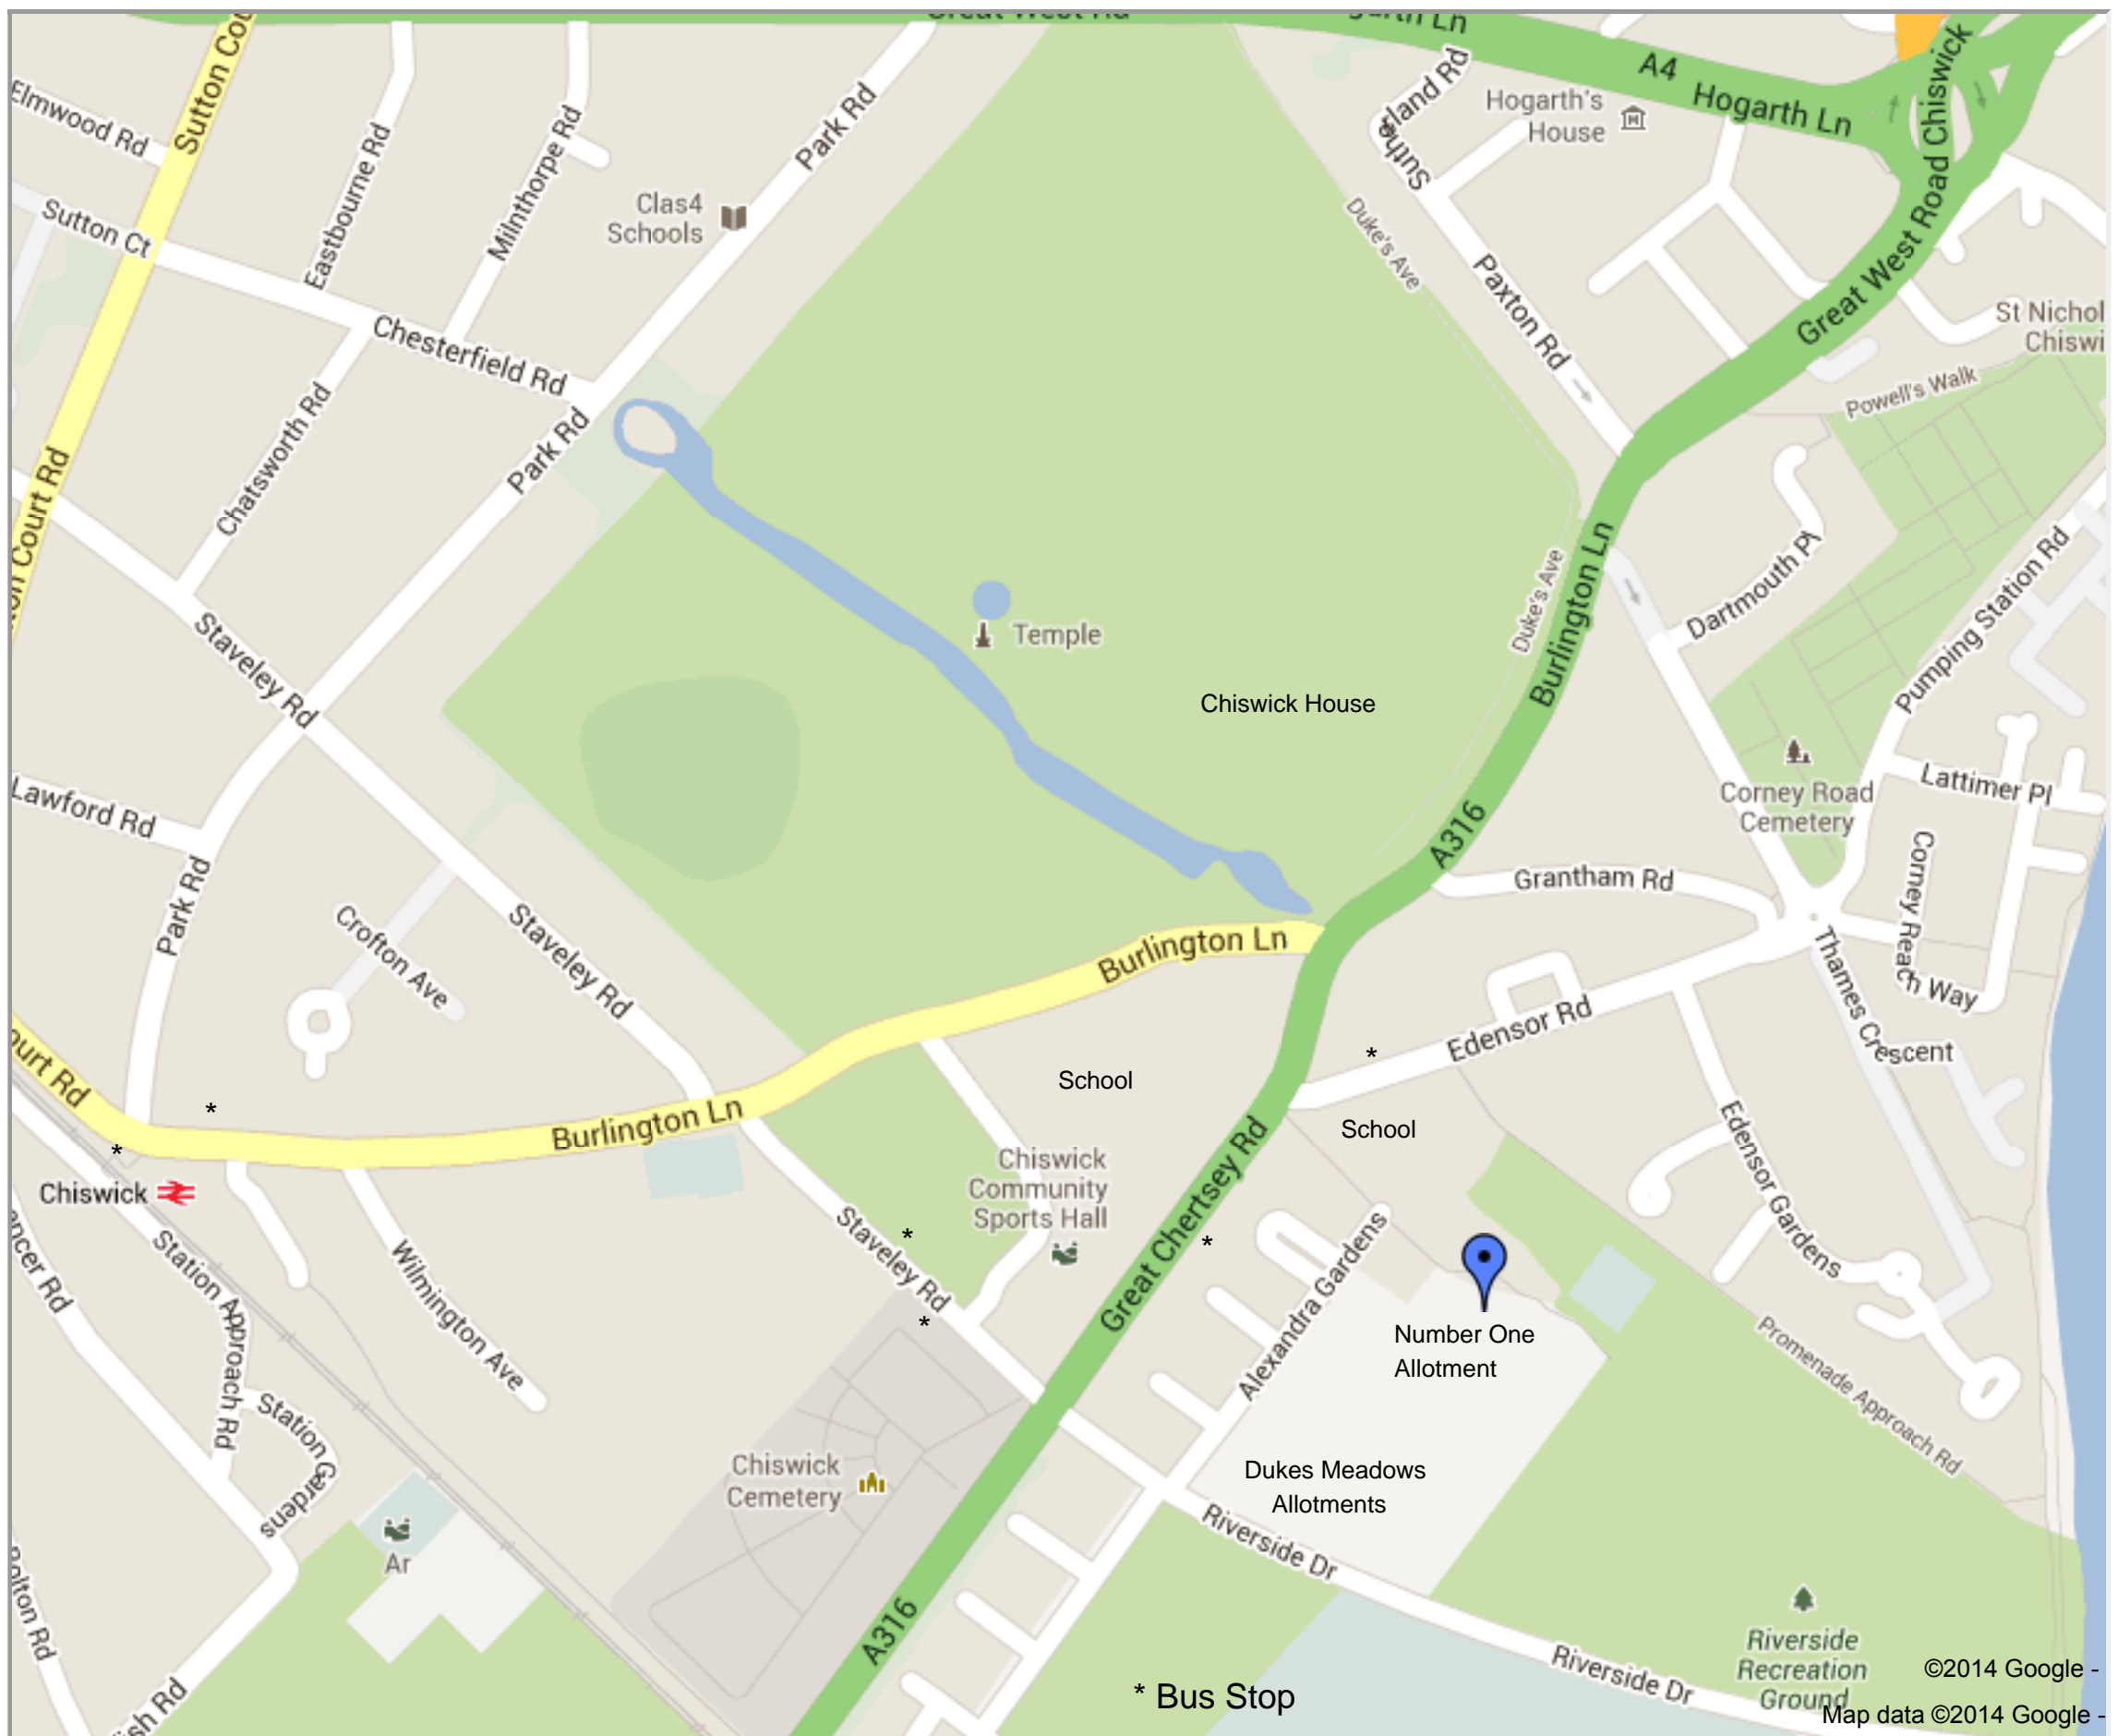

# Directions to Number One Allotment

## Getting to Number One Allotment:

**By bus:** Take the E3 from Turnham Green and get off at Edensor Road. Cross the road, bear right and take the first left between the school and the Alexandra Gardens flats and walk straight on to the car park.

**By train:** Leave Chiswick Railway Station, cross the road and catch the E3 bus. Or, turn right in to Burlington Lane, walk 200 yards, turn right in to Staveley Road and cross Great Chertsey Road at the traffic lights in to Riverside Drive. Take first left in to Alexandra Gardens and proceed past the back of the flats, next to the allotments. At the end turn right and walk proceed 50 yards to the car park.

**By car:** Turn off the A316, Great Chertsey Road in to Riverside Drive, then first left in to Alexandra Gardens. Go to the end and turn right to reach the car park.

Go through the allotment gate and Number One Allotment is on the right.